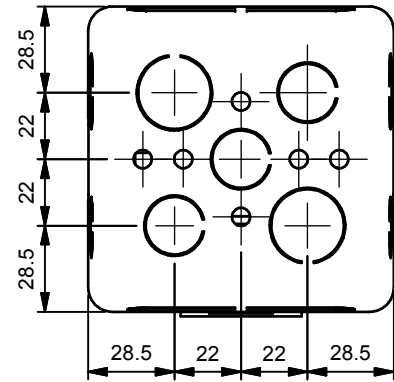

TOP VIEW

BASE VIEW

ISOMETRIC VIEW

PROVISION FOR DATA:  
3 GANG KEYSTONE  
DATA OUTLET INCLUDED  
(MECHS BY OTHERS)

FRONT VIEW

SIDE VIEW

\*DENOTES MODEL VALUE OVERRIDDEN

PO BOX 8248 NORTHLAND CENTRE  
PRESTON EAST VIC 3072  
20 RESERVE STREET, PRESTON. VIC, 3072