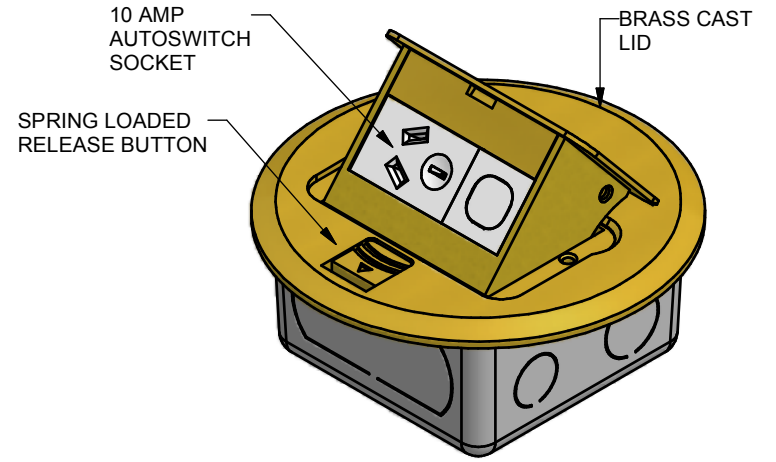

TOP VIEW

BASE VIEW

ISOMETRIC VIEW

PROVISION FOR DATA:  
3 GANG KEYSTONE  
DATA OUTLET INCLUDED  
(MECHS BY OTHERS)

FRONT VIEW

SIDE VIEW

\*DENOTES MODEL VALUE OVERRIDDEN

PO BOX 8248 NORTHLAND CENTRE  
PRESTON EAST VIC 3072  
20 RESERVE STREET, PRESTON. VIC, 3072

TEL: 1300 1965 65  
FAX: 1300 1965 66  
ABN 64 004 642 951

© COPYRIGHT 26/02/2007  
MODULINE PTY LIMITED  
ALL RIGHTS RESERVED

Project: MODULINE STANDARD PRODUCTS

Title: **SERIES FBPUBR FLOORBOX WITH SPRING LOADED ROUND BRASS LID**  
**1 X 10 AMP POWER OUTLET WITH PROVISION FOR 3 GANG DATA OUTLET**