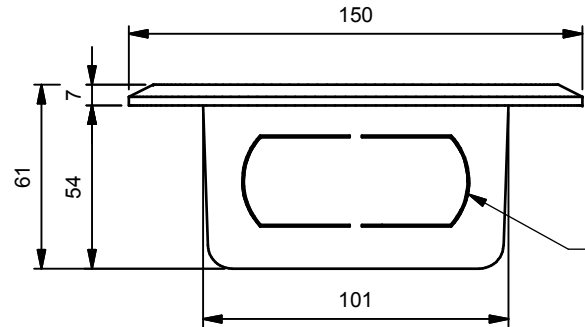

TOP VIEW

BASE VIEW

ISOMETRIC VIEW

PROVISION FOR DATA:  
3 GANG KEYSTONE  
DATA OUTLET INCLUDED  
(MECHS BY OTHERS)

FRONT VIEW

SIDE VIEW

\*DENOTES MODEL VALUE OVERRIDDEN

PO BOX 8248 NORTHLAND CENTRE  
PRESTON EAST VIC 3072  
20 RESERVE STREET, PRESTON. VIC, 3072