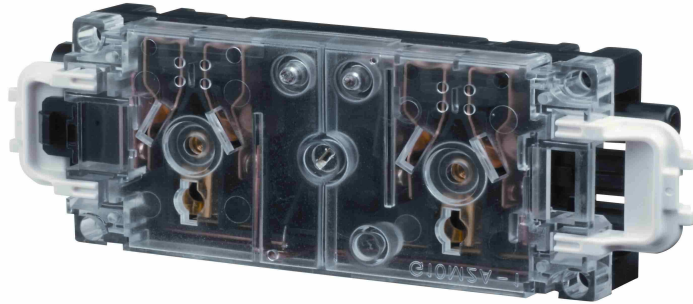

Integrated Socket Outlets & Accessories

Socket Outlet Base		
Part No.	Description	Pack Quantity
MM10SW,TR	2 Gang 10 Amp Soft wired Socket Clear - Auto switch, double pole with neon indicators	10

Socket Fascia Assemblies - Slimline Classic		
Part No.	Description	Pack Quantity
MM10SW-SC2,BK	Slimline Classic Twin Socket Fascia Assembly (10amp, 3 flat pins) Black	20
MM10SW-SC2,WE	Slimline Classic Twin Socket Fascia Assembly (10amp, 3 flat pins) White	20
MM10SW-SC2,RE	Slimline Classic Twin Socket Fascia Assembly (10amp, 3 flat pins) Red	20
MM10SW-SC2,CS	Slimline Classic Twin Socket Fascia Assembly (10amp, 3 flat pins) Chrome Shadow	20
MM10SW-SC4,BK	Slimline Classic Quad Socket Fascia Assembly (10amp, 3 flat pins) Black	10
MM10SW-SC4,WE	Slimline Classic Quad Socket Fascia Assembly (10amp, 3 flat pins) White	10
MM10SW-SC4,RE	Slimline Classic Quad Socket Fascia Assembly (10amp, 3 flat pins) Red	10
MM10SW-SC4,CS	Slimline Classic Quad Socket Fascia Assembly (10amp, 3 flat pins) Chrome Shadow	10

Socket Fascia Assemblies - Saturn Series		
Part No.	Description	Pack Quantity
MM10SW-SN2,EB	Saturn Series Twin Socket Fascia Assembly (10amp, 3 flat pins) Espresso Black	10
MM10SW-SN2,OM	Saturn Series Twin Socket Fascia Assembly (10amp, 3 flat pins) Ocean Mist	10
MM10SW-SC4,BK	Saturn Series Quad Socket Fascia Assembly (10amp, 3 flat pins) Espresso Black	10
MM10SW-SC4,WE	Saturn Series Quad Socket Fascia Assembly (10amp, 3 flat pins) Ocean Mist	10

Integrated Socket Outlets

MM10SW

SLIMLINE SERIES FASCIA

SATURN SERIES FASCIA