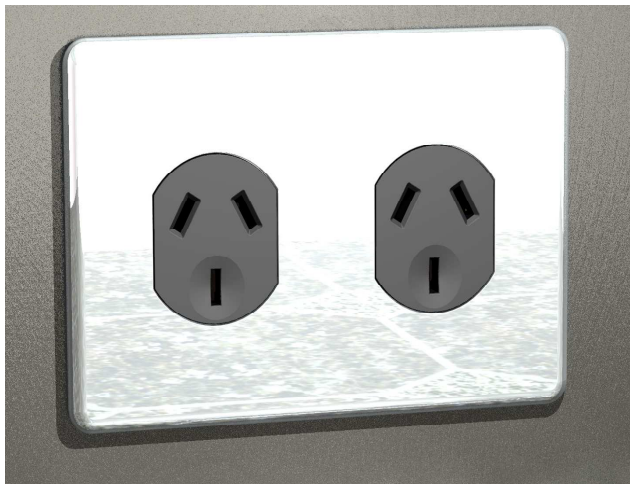

SLIMLINE SERIES FASCIA